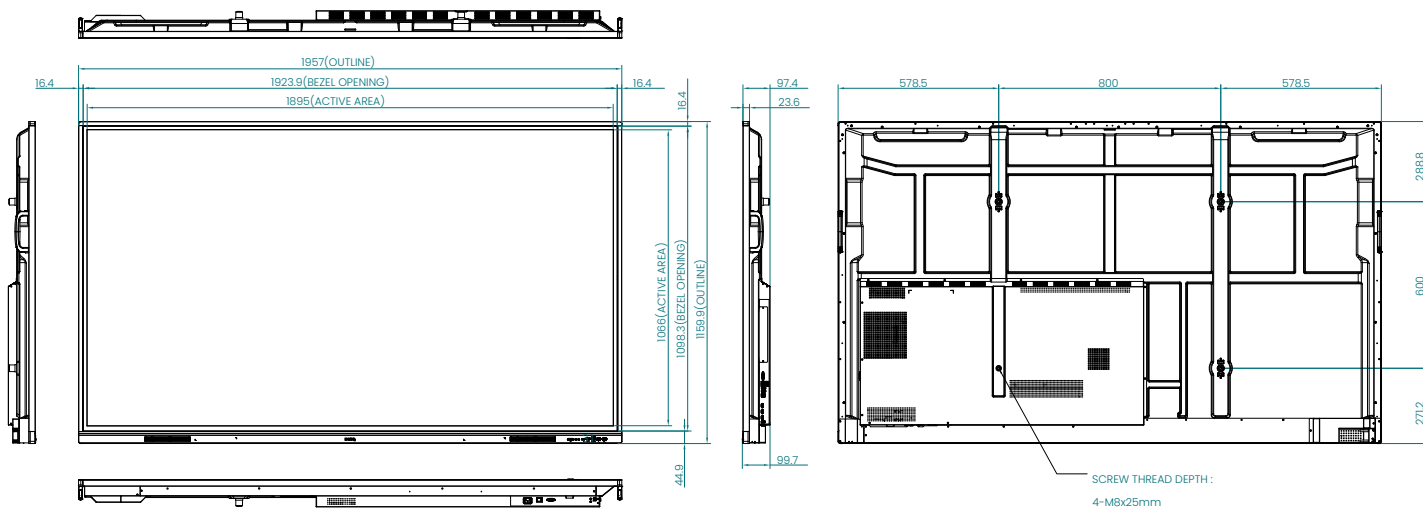

DMS

Device Management Solution centrally oversees all displays to get real-time status information, deploy OTA updates & more.

INPUT AND OUTPUT TERMINALS

FRONT I/O

BOTTOM I/O

SIDE I/O

DIMENSIONS (MM)

© 2023 BenQ Corp. Specifications may vary by region, please visit your local stores for details. Actual product's features and specifications are subject to change without notice. This material may include corporate names and trademarks of third parties which are the properties of the third parties respectively.