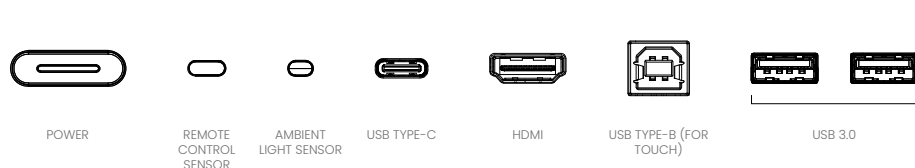

X-Sign Broadcast

Announcement system with cross-campus communication. Send visual alerts, warnings, videos to all or one specific device.

AMS

Account Management System to conveniently load and access your account and cloud storage from any BenQ display.

DMS

Device Management Solution centrally oversees all displays to get real-time status information, deploy OTA updates & more.

INPUT AND OUTPUT TERMINALS

FRONT I/O

BOTTOM I/O

SIDE I/O

DIMENSIONS (MM)

© 2023 BenQ Corp. Specifications may vary by region, please visit your local stores for details. Actual product's features and specifications are subject to change without notice. This material may include corporate names and trademarks of third parties which are the properties of the third parties respectively.