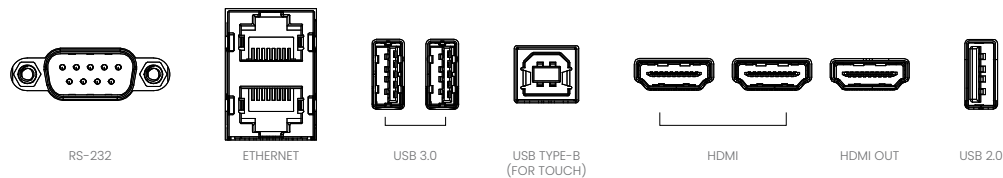

DMS

Device Management Solution centrally oversees all displays to get real-time status information, deploy OTA updates & more.

INPUT AND OUTPUT TERMINALS

FRONT I/O

BOTTOM I/O

SIDE I/O

DIMENSIONS (MM)

© 2023 BenQ Corp. Specifications may vary by region, please visit your local stores for details. Actual product's features and specifications are subject to change without notice. This material may include corporate names and trademarks of third parties which are the properties of the third parties respectively.