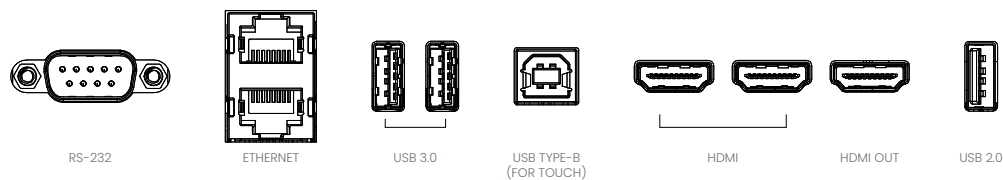

DMS

Device Management Solution centrally oversees all displays to get real-time status information, deploy OTA updates & more.

INPUT AND OUTPUT TERMINALS

FRONT I/O

BOTTOM I/O

SIDE I/O

DIMENSIONS (MM)