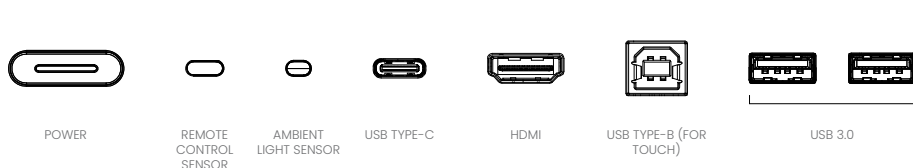

X-Sign Broadcast

Announcement system with cross-campus communication. Send visual alerts, warnings, videos to all or one specific device.

AMS

Account Management System to conveniently load and access your account and cloud storage from any BenQ display.

DMS

Device Management Solution centrally oversees all displays to get real-time status information, deploy OTA updates & more.

INPUT AND OUTPUT TERMINALS

FRONT I/O

BOTTOM I/O

SIDE I/O

DIMENSIONS (MM)

© 2023 BenQ Corp. Specifications may vary by region, please visit your local stores for details. Actual product's features and specifications are subject to change without notice. This material may include corporate names and trademarks of third parties which are the properties of the third parties respectively.