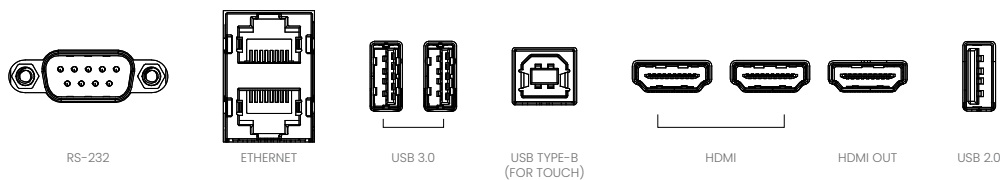

DMS

Device Management Solution centrally oversees all displays to get real-time status information, deploy OTA updates & more.

INPUT AND OUTPUT TERMINALS

FRONT I/O

BOTTOM I/O

SIDE I/O

DIMENSIONS (MM)

© 2023 BenQ Corp. Specifications may vary by region, please visit your local stores for details. Actual product's features and specifications are subject to change without notice. This material may include corporate names and trademarks of third parties which are the properties of the third parties respectively.