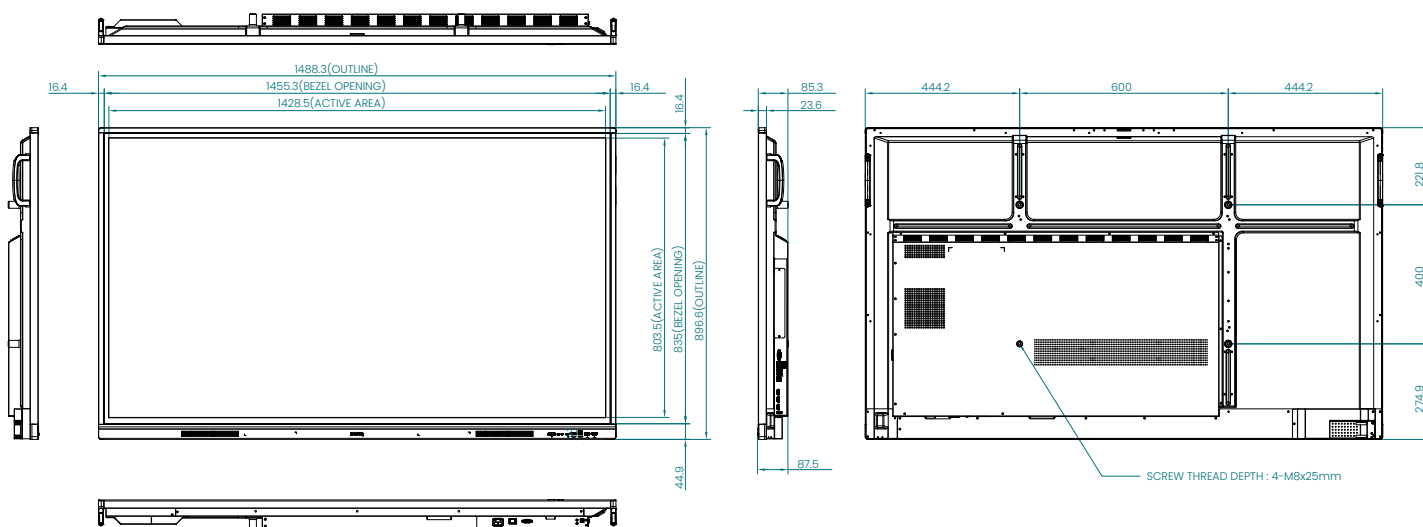

DMS

Device Management Solution centrally oversees all displays to get real-time status information, deploy OTA updates & more.

INPUT AND OUTPUT TERMINALS

FRONT I/O

BOTTOM I/O

SIDE I/O

DIMENSIONS (MM)

© 2023 BenQ Corp. Specifications may vary by region, please visit your local stores for details. Actual product's features and specifications are subject to change without notice. This material may include corporate names and trademarks of third parties which are the properties of the third parties respectively.