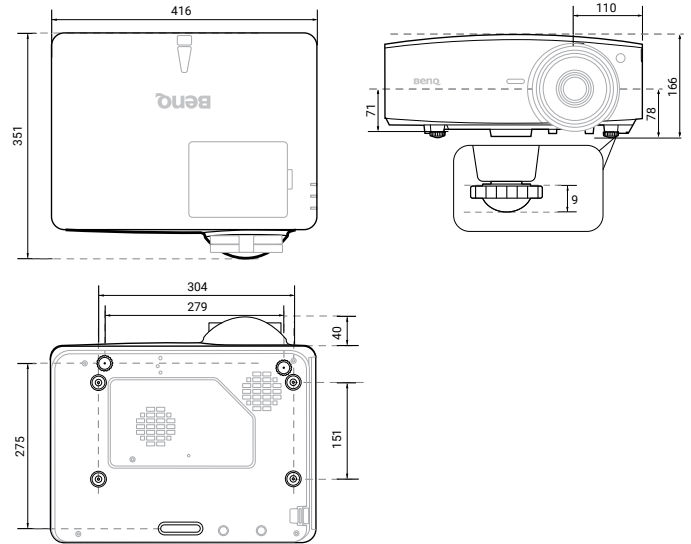

DIMENSIONS